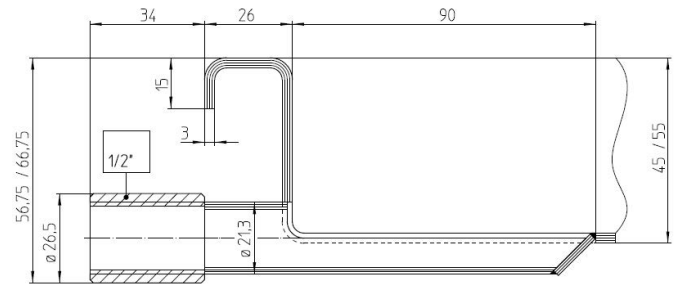

ProfilGate® aqua

Liquid Feeding System (Inlet)

- Pre-installed connection
- Perfect for an automatic dosing station*
- Simplifies the feed of fresh water and Sanitizer

Our Hygiene Formula:

ProfilGate®
aqua