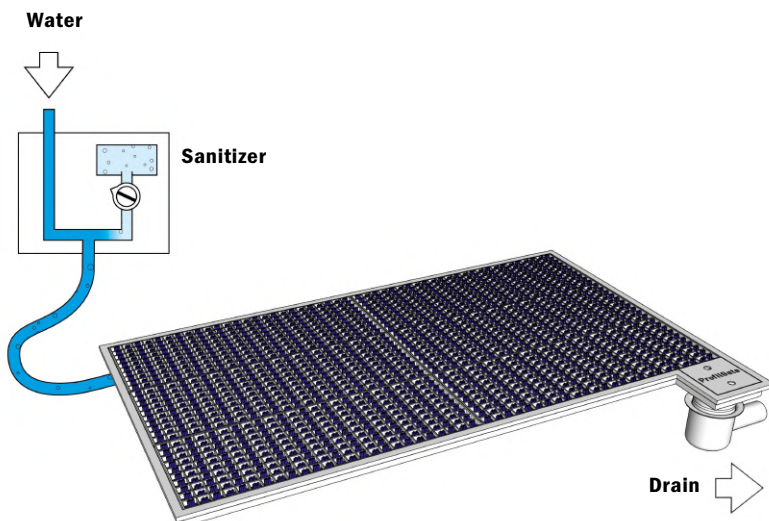

Our Hygiene Formula:

ProfilGate®
aqua

Automatic
dosing

Bio security and
Process safety!

*Disponibile

FMCG Industry Solutions Pty Ltd
Unit 11A, 1 - 3 Endeavour Road,
Caringbah NSW 2229
Australia

Tel: +61 02 9540 2288
Fax: +61 02 9012 0320
www.fmcgis.com.au
sales@fmcgis.com.au